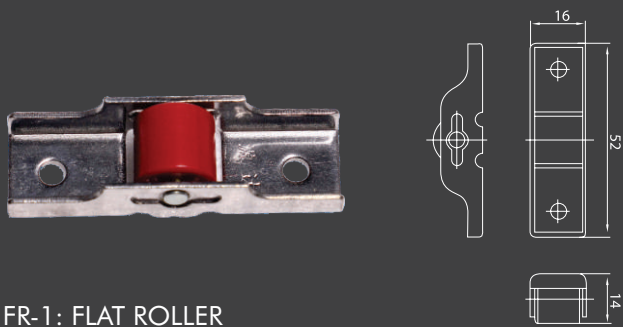

**YESVi**  
INFRA SOLUTIONS Pvt Ltd.

**upvc Hardware**

**A Complete  
UPVC Windows & Doors  
Hardware Solutions ...**

GR-1: GROVE ROLLER

FR-1: FLAT ROLLER

BR-1: BEARING ROLLER

DSR-1: DOUBLE SWING ROLLER

ADR-1: ADJUSTABLE DOOR ROLLER

MR10-1: MESH ROLLER 10 mm

MR10-2: MESH ROLLER  
10 mm (pvc)

MR7.5-1: MESH ROLLER  
7.5 mm (pvc)

GR-2: GROVE ROLLER

ADR-2: ADJUSTABLE DOOR ROLLER

CWH-1: CASEMENT WINDOW HANDLE

SHWK-1: SLIDING HANDLE WITH KEY