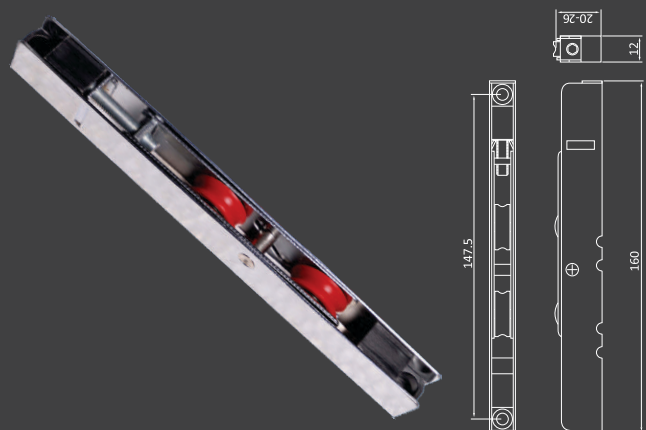

**YESVi**  
INFRA SOLUTIONS Pvt Ltd.

**upvc Hardware**

**A Complete  
UPVC Windows & Doors  
Hardware Solutions ...**

GR-1: GROVE ROLLER

FR-1: FLAT ROLLER

BR-1: BEARING ROLLER

DSR-1: DOUBLE SWING ROLLER

ADR-1: ADJUSTABLE DOOR ROLLER

MR10-1: MESH ROLLER 10 mm

MR10-2: MESH ROLLER  
10 mm (pvc)

MR7.5-1: MESH ROLLER  
7.5 mm (pvc)

GR-2: GROVE ROLLER

ADR-2: ADJUSTABLE DOOR ROLLER

CWH-1: CASEMENT WINDOW HANDLE

SHWK-1: SLIDING HANDLE WITH KEY