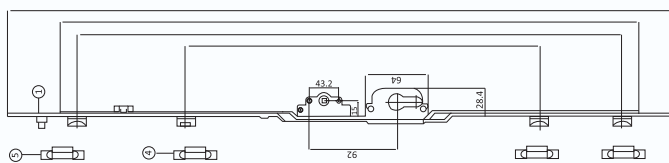

Sliding Door Lock Complete Set
Backset : 15mm | Length : 1800mm