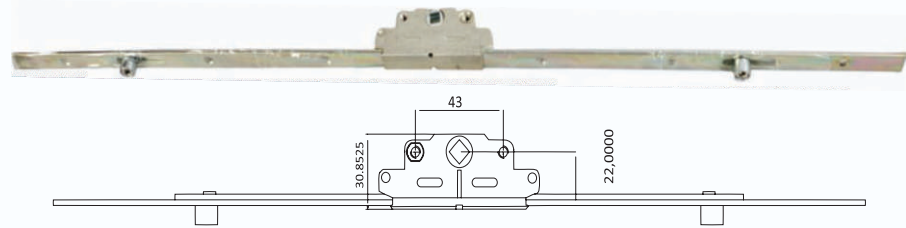

# FRICITION HINGES-SS 202 / SS 304

Sizes : 8" to 16" 2mm/2.5mm/3mm Thickness

**Casement Espag Rod**  
Backset : 19.5mm  
Length : 400mm - 1800mm

**Casement Espag Rod**  
Backset : 22mm  
Length : 400mm - 1800mm

**Casement Espag Rod**  
Backset : 30mm  
Length : 1600mm - 1800mm

**Sliding Espag Rod**  
Backset : 7.5mm  
Length : 400mm - 1800mm

**Sliding Espag Rod**  
Backset : 15mm  
Length : 400mm - 1800mm

**Casement Door Lock Complete Set (Handle & Cylinder Set)**  
Backset : 30mm | Length : 1800mm