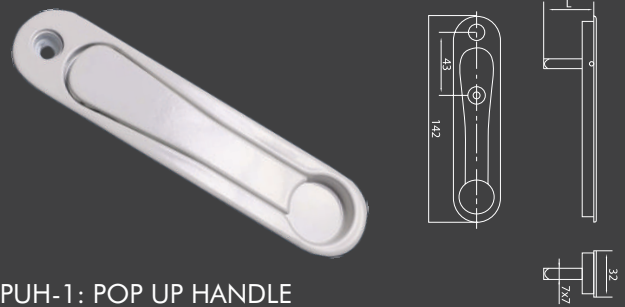

MR10-1: MESH ROLLER 10 mm

MR10-2: MESH ROLLER  
10 mm (pvc)

MR7.5-1: MESH ROLLER  
7.5 mm (pvc)

GR-2: GROVE ROLLER

ADR-2: ADJUSTABLE DOOR ROLLER

CWH-1: CASEMENT WINDOW HANDLE

SHWK-1: SLIDING HANDLE WITH KEY

CWH-2: CASEMENT WINDOW HANDLE

PUH-1: POP UP HANDLE

CHWK-1: CASEMENT HANDLE WITH KEY

PUH-2: POP UP HANDLE WITH KEY

SH-1: SLIDING HANDLE

SH-2: SLIDING SWORD HANDLE

SNH-1: SLIDING SHORT NECK HANDLE

CH L/R-1: COCKSPER HANDLE