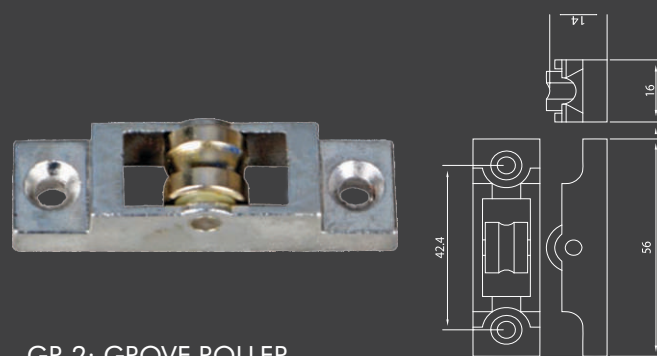

**YESVi**  
INFRA SOLUTIONS Pvt Ltd.

**upvc Hardware**

**A Complete  
UPVC Windows & Doors  
Hardware Solutions ...**

GR-1: GROVE ROLLER

FR-1: FLAT ROLLER

BR-1: BEARING ROLLER

DSR-1: DOUBLE SWING ROLLER

ADR-1: ADJUSTABLE DOOR ROLLER

MR10-1: MESH ROLLER 10 mm

MR10-2: MESH ROLLER  
10 mm (pvc)

MR7.5-1: MESH ROLLER  
7.5 mm (pvc)

GR-2: GROVE ROLLER

ADR-2: ADJUSTABLE DOOR ROLLER

CWH-1: CASEMENT WINDOW HANDLE

SHWK-1: SLIDING HANDLE WITH KEY