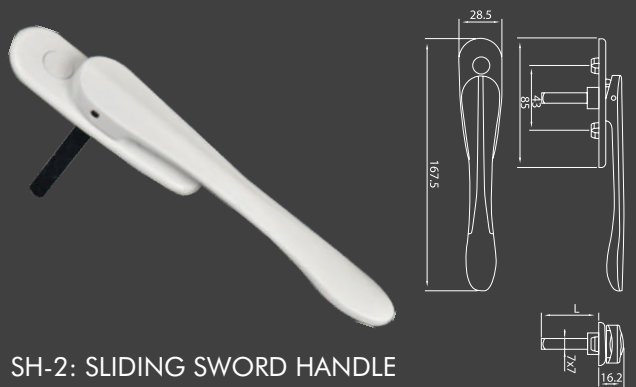

MR10-1: MESH ROLLER 10 mm

MR10-2: MESH ROLLER  
10 mm (pvc)

MR7.5-1: MESH ROLLER  
7.5 mm (pvc)

GR-2: GROVE ROLLER

ADR-2: ADJUSTABLE DOOR ROLLER

CWH-1: CASEMENT WINDOW HANDLE

SHWK-1: SLIDING HANDLE WITH KEY

CWH-2: CASEMENT WINDOW HANDLE

PUH-1: POP UP HANDLE

CHWK-1: CASEMENT HANDLE WITH KEY

PUH-2: POP UP HANDLE WITH KEY

SH-1: SLIDING HANDLE

SH-2: SLIDING SWORD HANDLE

SNH-1: SLIDING SHORT NECK HANDLE

CH L/R-1: COCKSPER HANDLE