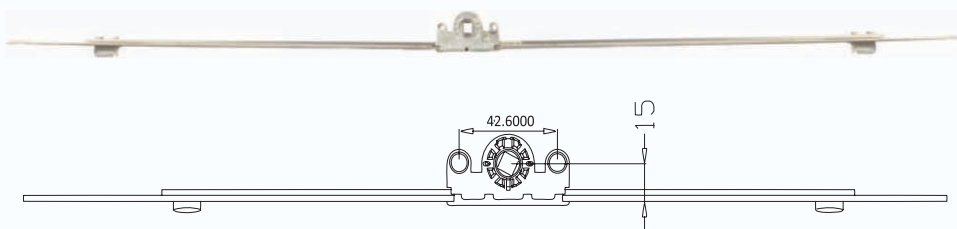

2DH-1: 2D HINGES

3DH-1: 3D HINGE

# FRICITION HINGES-SS 202 / SS 304

Sizes : 8" to 16" 2mm/2.5mm/3mm Thickness

**Casement Espag Rod**  
Backset : 19.5mm  
Length : 400mm - 1800mm

**Casement Espag Rod**  
Backset : 22mm  
Length : 400mm - 1800mm

**Casement Espag Rod**  
Backset : 30mm  
Length : 1600mm - 1800mm

**Sliding Espag Rod**  
Backset : 7.5mm  
Length : 400mm - 1800mm

**Sliding Espag Rod**  
Backset : 15mm  
Length : 400mm - 1800mm

**Casement Door Lock Complete Set (Handle & Cylinder Set)**  
Backset : 30mm | Length : 1800mm