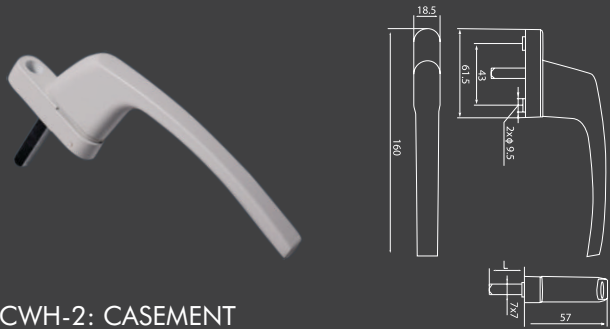

MR10-1: MESH ROLLER 10 mm

MR10-2: MESH ROLLER  
10 mm (pvc)

MR7.5-1: MESH ROLLER  
7.5 mm (pvc)

GR-2: GROVE ROLLER

ADR-2: ADJUSTABLE DOOR ROLLER

CWH-1: CASEMENT WINDOW HANDLE

SHWK-1: SLIDING HANDLE WITH KEY

CWH-2: CASEMENT WINDOW HANDLE

PUH-1: POP UP HANDLE

CHWK-1: CASEMENT HANDLE WITH KEY

PUH-2: POP UP HANDLE WITH KEY

SH-1: SLIDING HANDLE

SH-2: SLIDING SWORD HANDLE

SNH-1: SLIDING SHORT NECK HANDLE

CH L/R-1: COCKSPER HANDLE