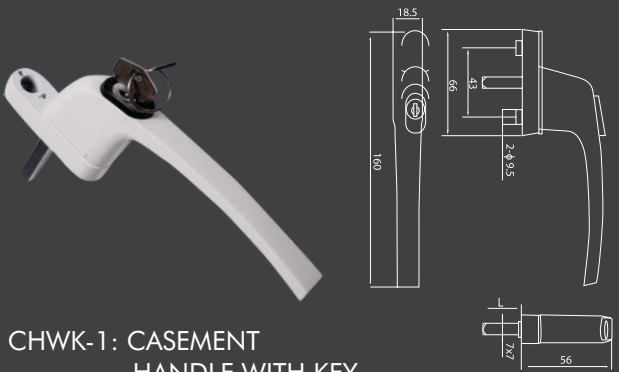

MR10-1: MESH ROLLER 10 mm

MR10-2: MESH ROLLER  
10 mm (pvc)

MR7.5-1: MESH ROLLER  
7.5 mm (pvc)

GR-2: GROVE ROLLER

ADR-2: ADJUSTABLE DOOR ROLLER

CWH-1: CASEMENT WINDOW HANDLE

SHWK-1: SLIDING HANDLE WITH KEY

CWH-2: CASEMENT WINDOW HANDLE

PUH-1: POP UP HANDLE

CHWK-1: CASEMENT HANDLE WITH KEY

PUH-2: POP UP HANDLE WITH KEY

SH-1: SLIDING HANDLE

SH-2: SLIDING SWORD HANDLE

SNH-1: SLIDING SHORT NECK HANDLE

CH L/R-1: COCKSPER HANDLE