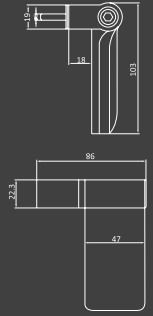

MR10-1: MESH ROLLER 10 mm

MR10-2: MESH ROLLER  
10 mm (pvc)

MR7.5-1: MESH ROLLER  
7.5 mm (pvc)

GR-2: GROVE ROLLER

ADR-2: ADJUSTABLE DOOR ROLLER

CWH-1: CASEMENT WINDOW HANDLE

SHWK-1: SLIDING HANDLE WITH KEY

CWH-2: CASEMENT WINDOW HANDLE

PUH-1: POP UP HANDLE

CHWK-1: CASEMENT HANDLE WITH KEY

PUH-2: POP UP HANDLE WITH KEY

SH-1: SLIDING HANDLE

SH-2: SLIDING SWORD HANDLE

SNH-1: SLIDING SHORT NECK HANDLE

CH L/R-1: COCKSPER HANDLE

# FRICITION HINGES-SS 202 / SS 304

Sizes : 8" to 16" 2mm/2.5mm/3mm Thickness

**Casement Espag Rod**  
Backset : 19.5mm  
Length : 400mm - 1800mm

**Casement Espag Rod**  
Backset : 22mm  
Length : 400mm - 1800mm

**Casement Espag Rod**  
Backset : 30mm  
Length : 1600mm - 1800mm

**Sliding Espag Rod**  
Backset : 7.5mm  
Length : 400mm - 1800mm

**Sliding Espag Rod**  
Backset : 15mm  
Length : 400mm - 1800mm

**Casement Door Lock Complete Set (Handle & Cylinder Set)**  
Backset : 30mm | Length : 1800mm