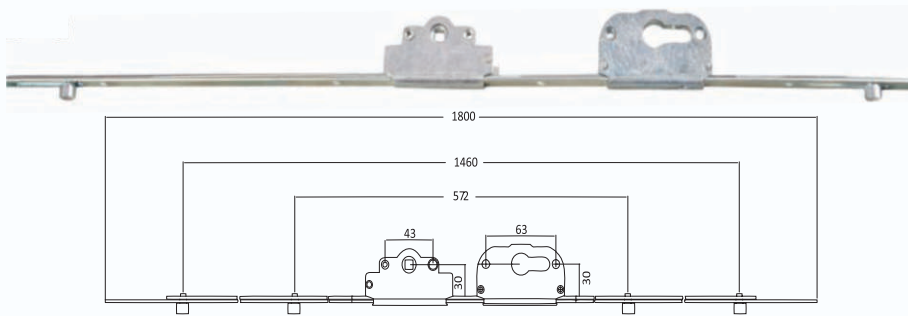

**Casement Espag Rod**  
Backset : 30mm  
Length : 1600mm - 1800mm

**Sliding Espag Rod**  
Backset : 7.5mm  
Length : 400mm - 1800mm

**Sliding Espag Rod**  
Backset : 15mm  
Length : 400mm - 1800mm

**Casement Door Lock Complete Set (Handle & Cylinder Set)**  
Backset : 30mm | Length : 1800mm