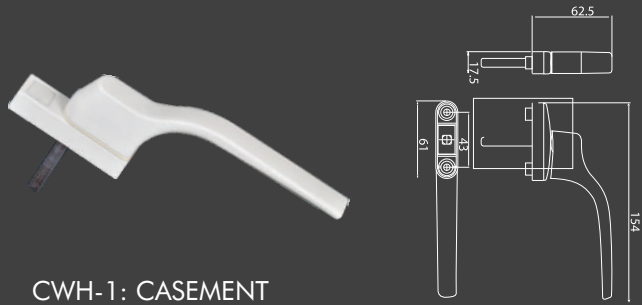

MR10-1: MESH ROLLER 10 mm

MR10-2: MESH ROLLER  
10 mm (pvc)

MR7.5-1: MESH ROLLER  
7.5 mm (pvc)

GR-2: GROVE ROLLER

ADR-2: ADJUSTABLE DOOR ROLLER

CWH-1: CASEMENT WINDOW HANDLE

SHWK-1: SLIDING HANDLE WITH KEY

CWH-2: CASEMENT WINDOW HANDLE

PUH-1: POP UP HANDLE

CHWK-1: CASEMENT HANDLE WITH KEY

PUH-2: POP UP HANDLE WITH KEY

SH-1: SLIDING HANDLE

SH-2: SLIDING SWORD HANDLE

SNH-1: SLIDING SHORT NECK HANDLE

CH L/R-1: COCKSPER HANDLE