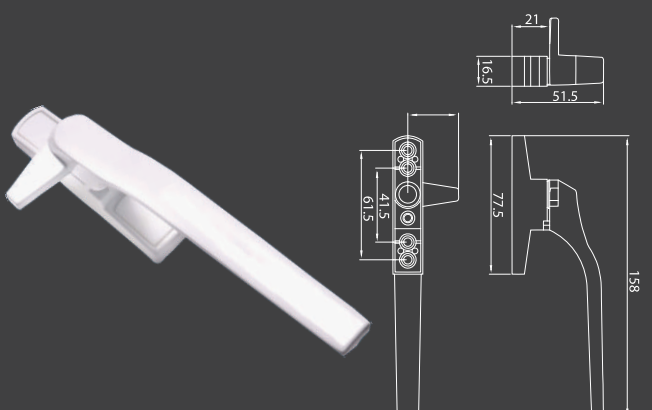

MR10-1: MESH ROLLER 10 mm

MR10-2: MESH ROLLER  
10 mm (pvc)

MR7.5-1: MESH ROLLER  
7.5 mm (pvc)

GR-2: GROVE ROLLER

ADR-2: ADJUSTABLE DOOR ROLLER

CWH-1: CASEMENT WINDOW HANDLE

SHWK-1: SLIDING HANDLE WITH KEY

CWH-2: CASEMENT WINDOW HANDLE

PUH-1: POP UP HANDLE

CHWK-1: CASEMENT HANDLE WITH KEY

PUH-2: POP UP HANDLE WITH KEY

SH-1: SLIDING HANDLE

SH-2: SLIDING SWORD HANDLE

SNH-1: SLIDING SHORT NECK HANDLE

CH L/R-1: COCKSPER HANDLE