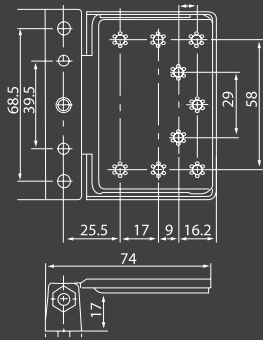

2DH-1: 2D HINGES

3DH-1: 3D HINGE

# FRICITION HINGES-SS 202 / SS 304

Sizes : 8" to 16" 2mm/2.5mm/3mm Thickness

**Casement Espag Rod**  
Backset : 19.5mm  
Length : 400mm - 1800mm

**Casement Espag Rod**  
Backset : 22mm  
Length : 400mm - 1800mm