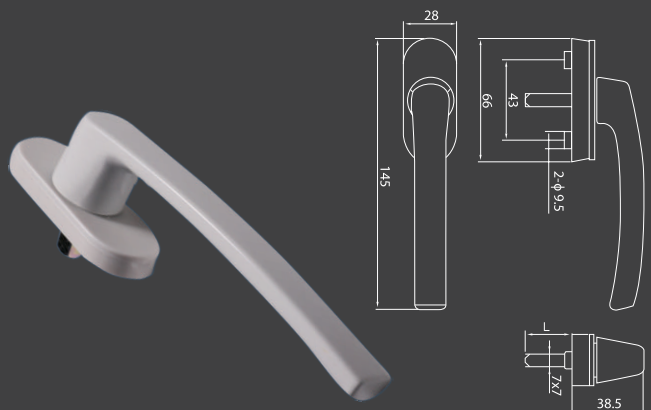

MR10-1: MESH ROLLER 10 mm

MR10-2: MESH ROLLER  
10 mm (pvc)

MR7.5-1: MESH ROLLER  
7.5 mm (pvc)

GR-2: GROVE ROLLER

ADR-2: ADJUSTABLE DOOR ROLLER

CWH-1: CASEMENT WINDOW HANDLE

SHWK-1: SLIDING HANDLE WITH KEY

CWH-2: CASEMENT WINDOW HANDLE

PUH-1: POP UP HANDLE

CHWK-1: CASEMENT HANDLE WITH KEY

PUH-2: POP UP HANDLE WITH KEY

SH-1: SLIDING HANDLE

SH-2: SLIDING SWORD HANDLE

SNH-1: SLIDING SHORT NECK HANDLE

CH L/R-1: COCKSPER HANDLE

2DH-1: 2D HINGES

3DH-1: 3D HINGE