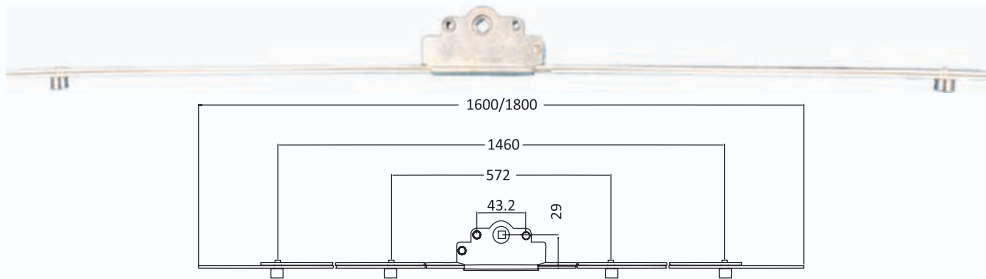

# FRICITION HINGES-SS 202 / SS 304

Sizes : 8" to 16" 2mm/2.5mm/3mm Thickness

**Casement Espag Rod**  
Backset : 19.5mm  
Length : 400mm - 1800mm

**Casement Espag Rod**  
Backset : 22mm  
Length : 400mm - 1800mm

**Casement Espag Rod**  
Backset : 30mm  
Length : 1600mm - 1800mm

**Sliding Espag Rod**  
Backset : 7.5mm  
Length : 400mm - 1800mm

**Sliding Espag Rod**  
Backset : 15mm  
Length : 400mm - 1800mm

**Casement Door Lock Complete Set (Handle & Cylinder Set)**  
Backset : 30mm | Length : 1800mm