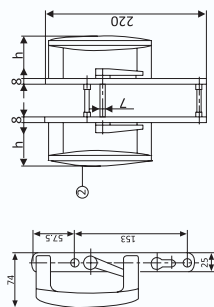

Sliding Door Lock Complete Set
Backset : 15mm | Length : 1800mm