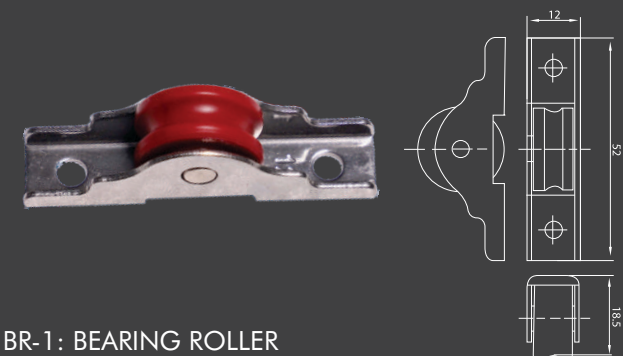

**YESVi**  
INFRA SOLUTIONS Pvt Ltd.

**upvc Hardware**

**A Complete  
UPVC Windows & Doors  
Hardware Solutions ...**

GR-1: GROVE ROLLER

FR-1: FLAT ROLLER

BR-1: BEARING ROLLER

DSR-1: DOUBLE SWING ROLLER

ADR-1: ADJUSTABLE DOOR ROLLER

MR10-1: MESH ROLLER 10 mm

MR10-2: MESH ROLLER  
10 mm (pvc)

MR7.5-1: MESH ROLLER  
7.5 mm (pvc)

GR-2: GROVE ROLLER

ADR-2: ADJUSTABLE DOOR ROLLER

CWH-1: CASEMENT WINDOW HANDLE

SHWK-1: SLIDING HANDLE WITH KEY