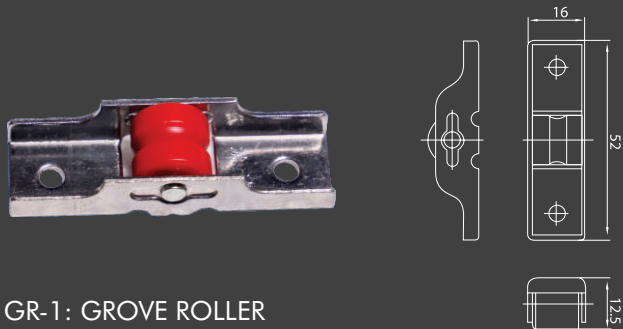

**YESVi**  
INFRA SOLUTIONS Pvt Ltd.

**upvc Hardware**

**A Complete  
UPVC Windows & Doors  
Hardware Solutions ...**

GR-1: GROVE ROLLER

FR-1: FLAT ROLLER

BR-1: BEARING ROLLER

DSR-1: DOUBLE SWING ROLLER

ADR-1: ADJUSTABLE DOOR ROLLER

MR10-1: MESH ROLLER 10 mm

MR10-2: MESH ROLLER  
10 mm (pvc)

MR7.5-1: MESH ROLLER  
7.5 mm (pvc)

GR-2: GROVE ROLLER

ADR-2: ADJUSTABLE DOOR ROLLER

CWH-1: CASEMENT WINDOW HANDLE

SHWK-1: SLIDING HANDLE WITH KEY