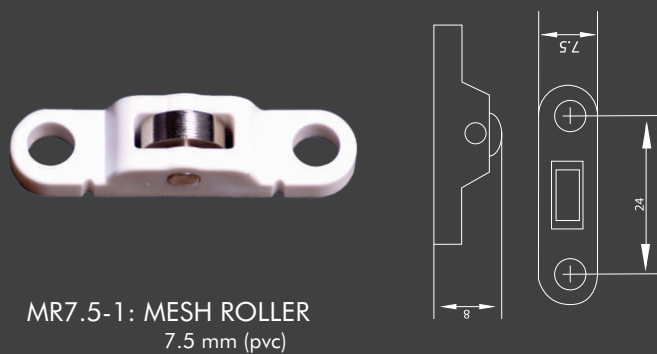

**YESVi**  
INFRA SOLUTIONS Pvt Ltd.

**upvc Hardware**

**A Complete  
UPVC Windows & Doors  
Hardware Solutions ...**

GR-1: GROVE ROLLER

FR-1: FLAT ROLLER

BR-1: BEARING ROLLER

DSR-1: DOUBLE SWING ROLLER

ADR-1: ADJUSTABLE DOOR ROLLER

MR10-1: MESH ROLLER 10 mm

MR10-2: MESH ROLLER  
10 mm (pvc)

MR7.5-1: MESH ROLLER  
7.5 mm (pvc)

GR-2: GROVE ROLLER

ADR-2: ADJUSTABLE DOOR ROLLER

CWH-1: CASEMENT WINDOW HANDLE

SHWK-1: SLIDING HANDLE WITH KEY