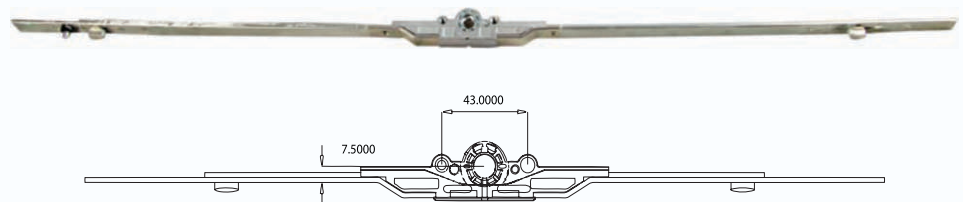

# FRICITION HINGES-SS 202 / SS 304

Sizes : 8" to 16" 2mm/2.5mm/3mm Thickness

**Casement Espag Rod**  
Backset : 19.5mm  
Length : 400mm - 1800mm

**Casement Espag Rod**  
Backset : 22mm  
Length : 400mm - 1800mm

**Casement Espag Rod**  
Backset : 30mm  
Length : 1600mm - 1800mm

**Sliding Espag Rod**  
Backset : 7.5mm  
Length : 400mm - 1800mm

**Sliding Espag Rod**  
Backset : 15mm  
Length : 400mm - 1800mm

**Casement Door Lock Complete Set (Handle & Cylinder Set)**  
Backset : 30mm | Length : 1800mm