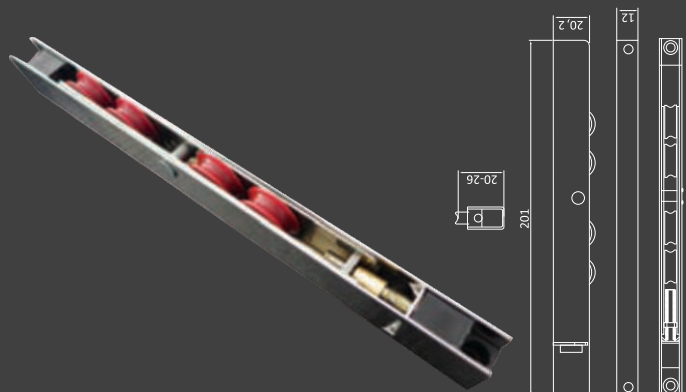

**YESVi**  
INFRA SOLUTIONS Pvt Ltd.

**upvc Hardware**

**A Complete  
UPVC Windows & Doors  
Hardware Solutions ...**

GR-1: GROVE ROLLER

FR-1: FLAT ROLLER

BR-1: BEARING ROLLER

DSR-1: DOUBLE SWING ROLLER

ADR-1: ADJUSTABLE DOOR ROLLER

MR10-1: MESH ROLLER 10 mm

MR10-2: MESH ROLLER  
10 mm (pvc)

MR7.5-1: MESH ROLLER  
7.5 mm (pvc)

GR-2: GROVE ROLLER

ADR-2: ADJUSTABLE DOOR ROLLER

CWH-1: CASEMENT WINDOW HANDLE

SHWK-1: SLIDING HANDLE WITH KEY

CWH-2: CASEMENT WINDOW HANDLE

PUH-1: POP UP HANDLE

CHWK-1: CASEMENT HANDLE WITH KEY

PUH-2: POP UP HANDLE WITH KEY

SH-1: SLIDING HANDLE

SH-2: SLIDING SWORD HANDLE

SNH-1: SLIDING SHORT NECK HANDLE

CH L/R-1: COCKSPER HANDLE