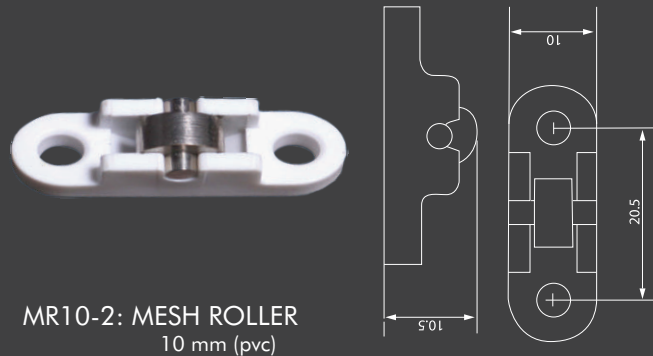

**YESVi**  
INFRA SOLUTIONS Pvt Ltd.

**upvc Hardware**

**A Complete  
UPVC Windows & Doors  
Hardware Solutions ...**

GR-1: GROVE ROLLER

FR-1: FLAT ROLLER

BR-1: BEARING ROLLER

DSR-1: DOUBLE SWING ROLLER

ADR-1: ADJUSTABLE DOOR ROLLER

MR10-1: MESH ROLLER 10 mm

MR10-2: MESH ROLLER  
10 mm (pvc)

MR7.5-1: MESH ROLLER  
7.5 mm (pvc)

GR-2: GROVE ROLLER

ADR-2: ADJUSTABLE DOOR ROLLER

CWH-1: CASEMENT WINDOW HANDLE

SHWK-1: SLIDING HANDLE WITH KEY