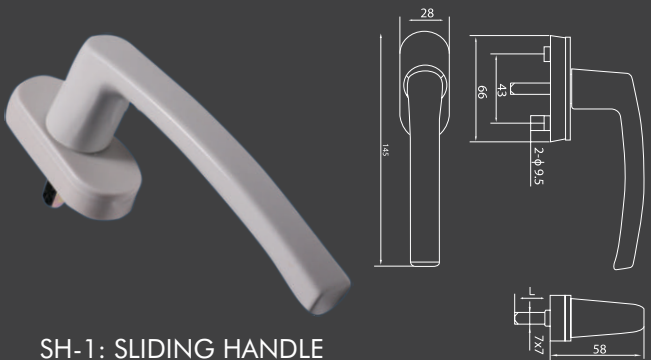

MR10-1: MESH ROLLER 10 mm

MR10-2: MESH ROLLER  
10 mm (pvc)

MR7.5-1: MESH ROLLER  
7.5 mm (pvc)

GR-2: GROVE ROLLER

ADR-2: ADJUSTABLE DOOR ROLLER

CWH-1: CASEMENT WINDOW HANDLE

SHWK-1: SLIDING HANDLE WITH KEY

CWH-2: CASEMENT WINDOW HANDLE

PUH-1: POP UP HANDLE

CHWK-1: CASEMENT HANDLE WITH KEY

PUH-2: POP UP HANDLE WITH KEY

SH-1: SLIDING HANDLE

SH-2: SLIDING SWORD HANDLE

SNH-1: SLIDING SHORT NECK HANDLE

CH L/R-1: COCKSPER HANDLE

2DH-1: 2D HINGES

3DH-1: 3D HINGE