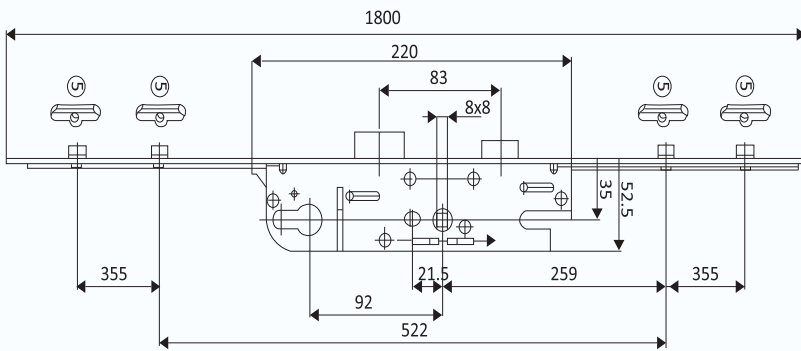

**Casement Espag Rod**  
Backset : 30mm  
Length : 1600mm - 1800mm

**Sliding Espag Rod**  
Backset : 7.5mm  
Length : 400mm - 1800mm

**Sliding Espag Rod**  
Backset : 15mm  
Length : 400mm - 1800mm

**Casement Door Lock Complete Set (Handle & Cylinder Set)**  
Backset : 30mm | Length : 1800mm