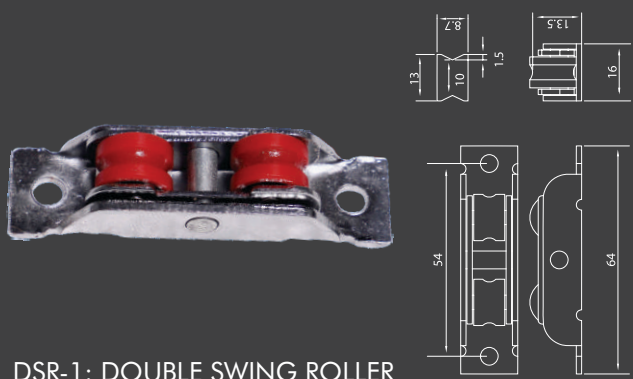

**YESVi**  
INFRA SOLUTIONS Pvt Ltd.

**upvc Hardware**

**A Complete  
UPVC Windows & Doors  
Hardware Solutions ...**

GR-1: GROVE ROLLER

FR-1: FLAT ROLLER

BR-1: BEARING ROLLER

DSR-1: DOUBLE SWING ROLLER

ADR-1: ADJUSTABLE DOOR ROLLER

MR10-1: MESH ROLLER 10 mm

MR10-2: MESH ROLLER  
10 mm (pvc)

MR7.5-1: MESH ROLLER  
7.5 mm (pvc)

GR-2: GROVE ROLLER

ADR-2: ADJUSTABLE DOOR ROLLER

CWH-1: CASEMENT WINDOW HANDLE

SHWK-1: SLIDING HANDLE WITH KEY