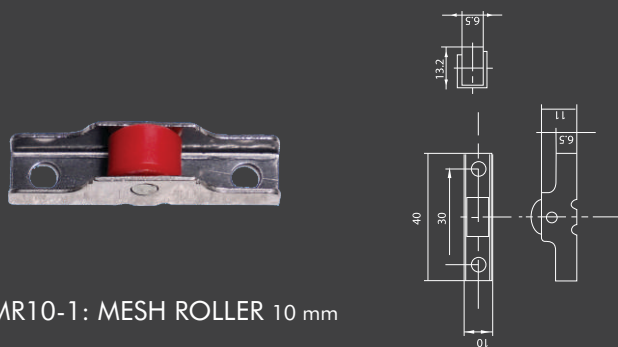

**YESVi**  
INFRA SOLUTIONS Pvt Ltd.

**upvc Hardware**

**A Complete  
UPVC Windows & Doors  
Hardware Solutions ...**

GR-1: GROVE ROLLER

FR-1: FLAT ROLLER

BR-1: BEARING ROLLER

DSR-1: DOUBLE SWING ROLLER

ADR-1: ADJUSTABLE DOOR ROLLER

MR10-1: MESH ROLLER 10 mm

MR10-2: MESH ROLLER  
10 mm (pvc)

MR7.5-1: MESH ROLLER  
7.5 mm (pvc)

GR-2: GROVE ROLLER

ADR-2: ADJUSTABLE DOOR ROLLER

CWH-1: CASEMENT WINDOW HANDLE

SHWK-1: SLIDING HANDLE WITH KEY